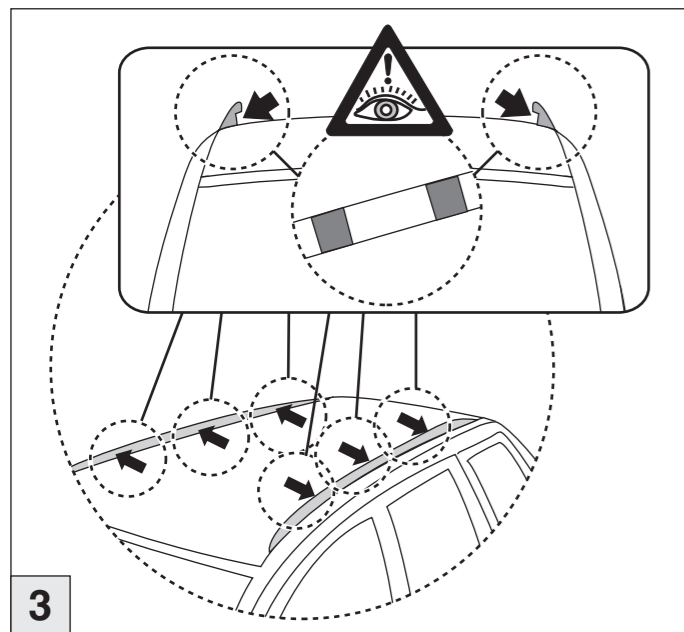

Atera® SIGNO

Opel Signum Reling 2004–
Opel Vectra Reling 2004–

Opel Astra Reling 2004–
Opel Zafira Reling 07/2005