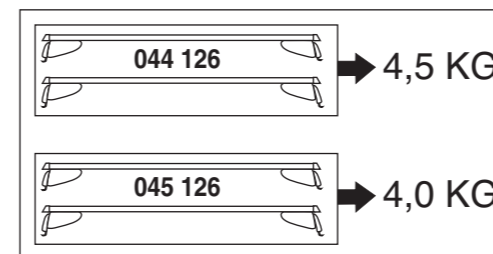

# Atera<sup>®</sup> SIGNO

Opel  
Signum Reling 2004–  
Vectra Reling 2004–  
Astra Reling 09/2004–01/2007  
Zafira Reling 07/2005–01/2007

Part-No. : 044 126  
Part-No. : 045 126

Part-No. : 044 126

**Atera<sup>®</sup>**  
MADE IN GERMANY