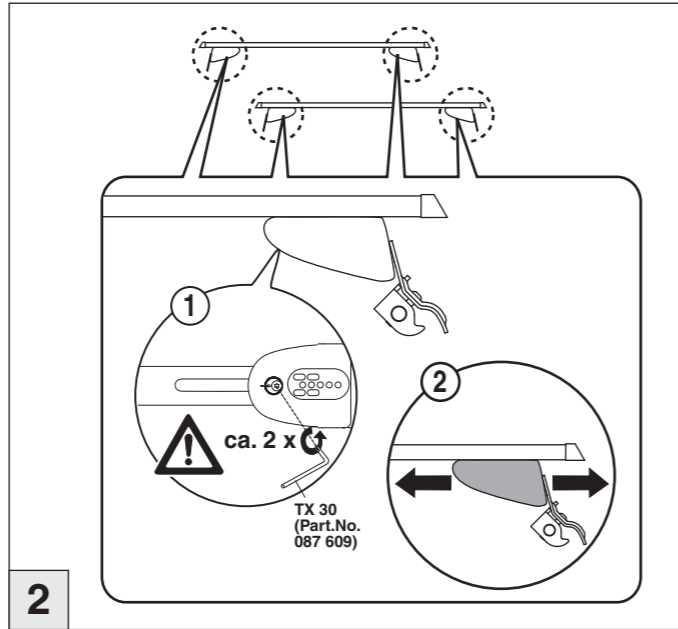

Atera® SIGNO

Opel Signum Reling 2004–
Opel Vectra Reling 2004–

Opel Astra Reling 2004–
Opel Zafira Reling 07/2005