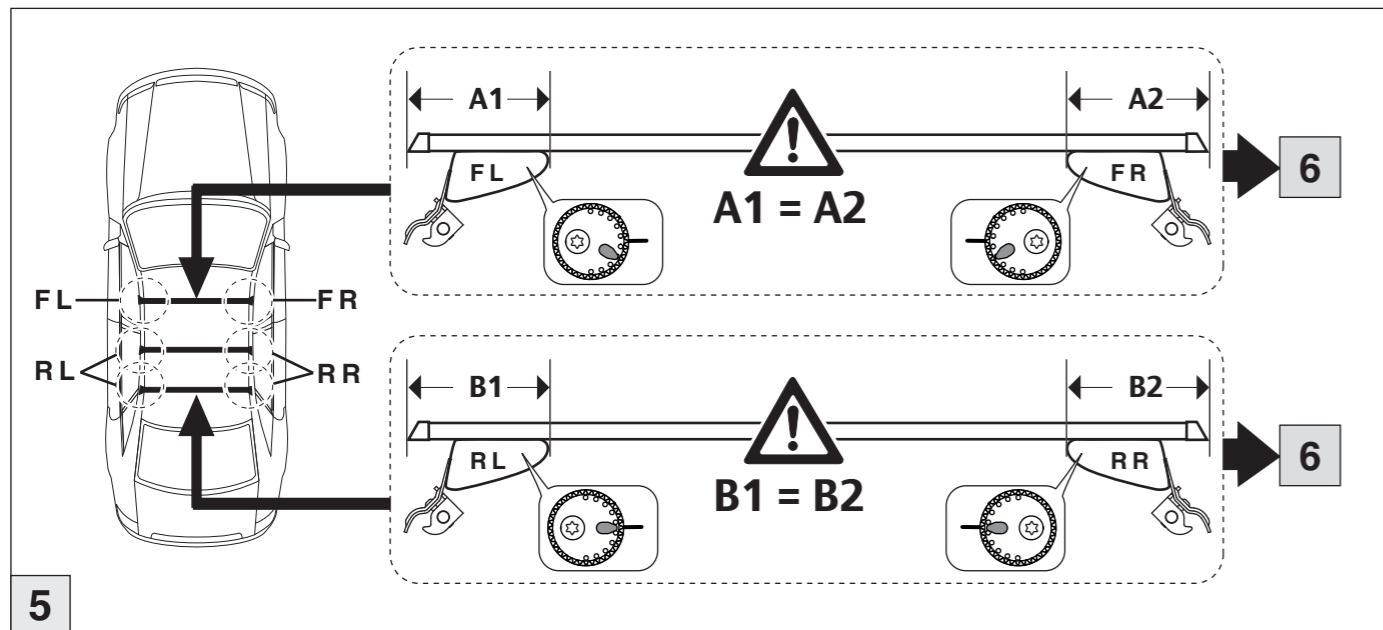

Atera® SIGNO

Opel Signum Reling 2004–
Opel Vectra Reling 2004–

Opel Astra Reling 2004–
Opel Zafira Reling 07/2005