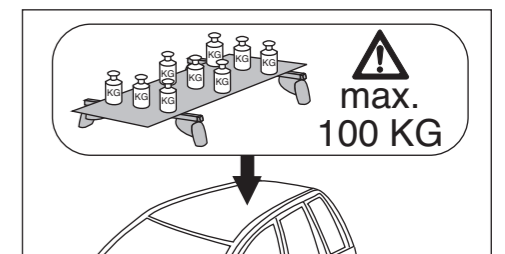

# Atera<sup>®</sup> SIGNO

Opel  
Signum Reling 2004–  
Vectra Reling 2004–  
Astra Reling 09/2004–01/2007  
Zafira Reling 07/2005–01/2007

Part-No. : 044 126  
Part-No. : 045 126

Part-No. : 044 126

**Atera<sup>®</sup>**  
MADE IN GERMANY